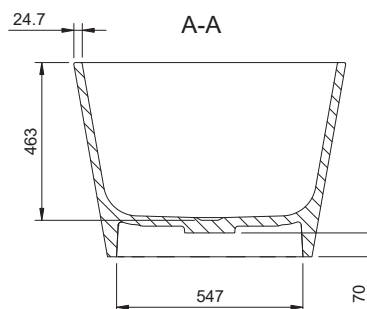

⚠ * Codici identificativi colori nuova tonalità * 067 Salvia - * 068 Fango

Per la tonalità dei colori attenersi ai campioni ceramici - *For real shades of colour please refer to our ceramic samples*