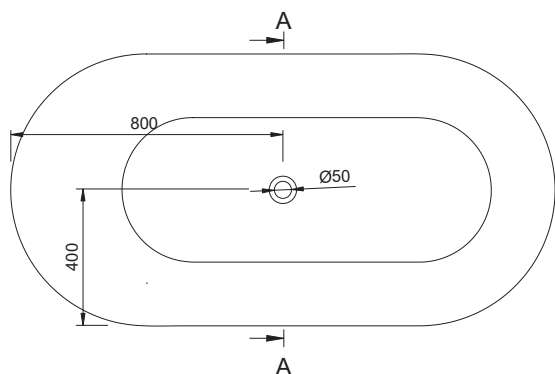

⚠ * Codici identificativi colori nuova tonalità * 067 Salvia - * 068 Fango

Per la tonalità dei colori attenersi ai campioni ceramici - *For real shades of colour please refer to our ceramic samples*