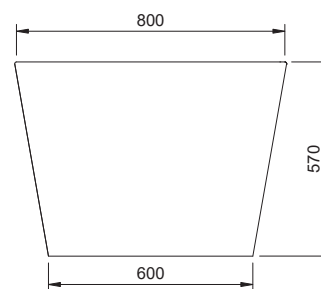

⚠ * Codici identificativi colori nuova tonalità * 067 Salvia - * 068 Fango

Per la tonalità dei colori attenersi ai campioni ceramici - *For real shades of colour please refer to our ceramic samples*